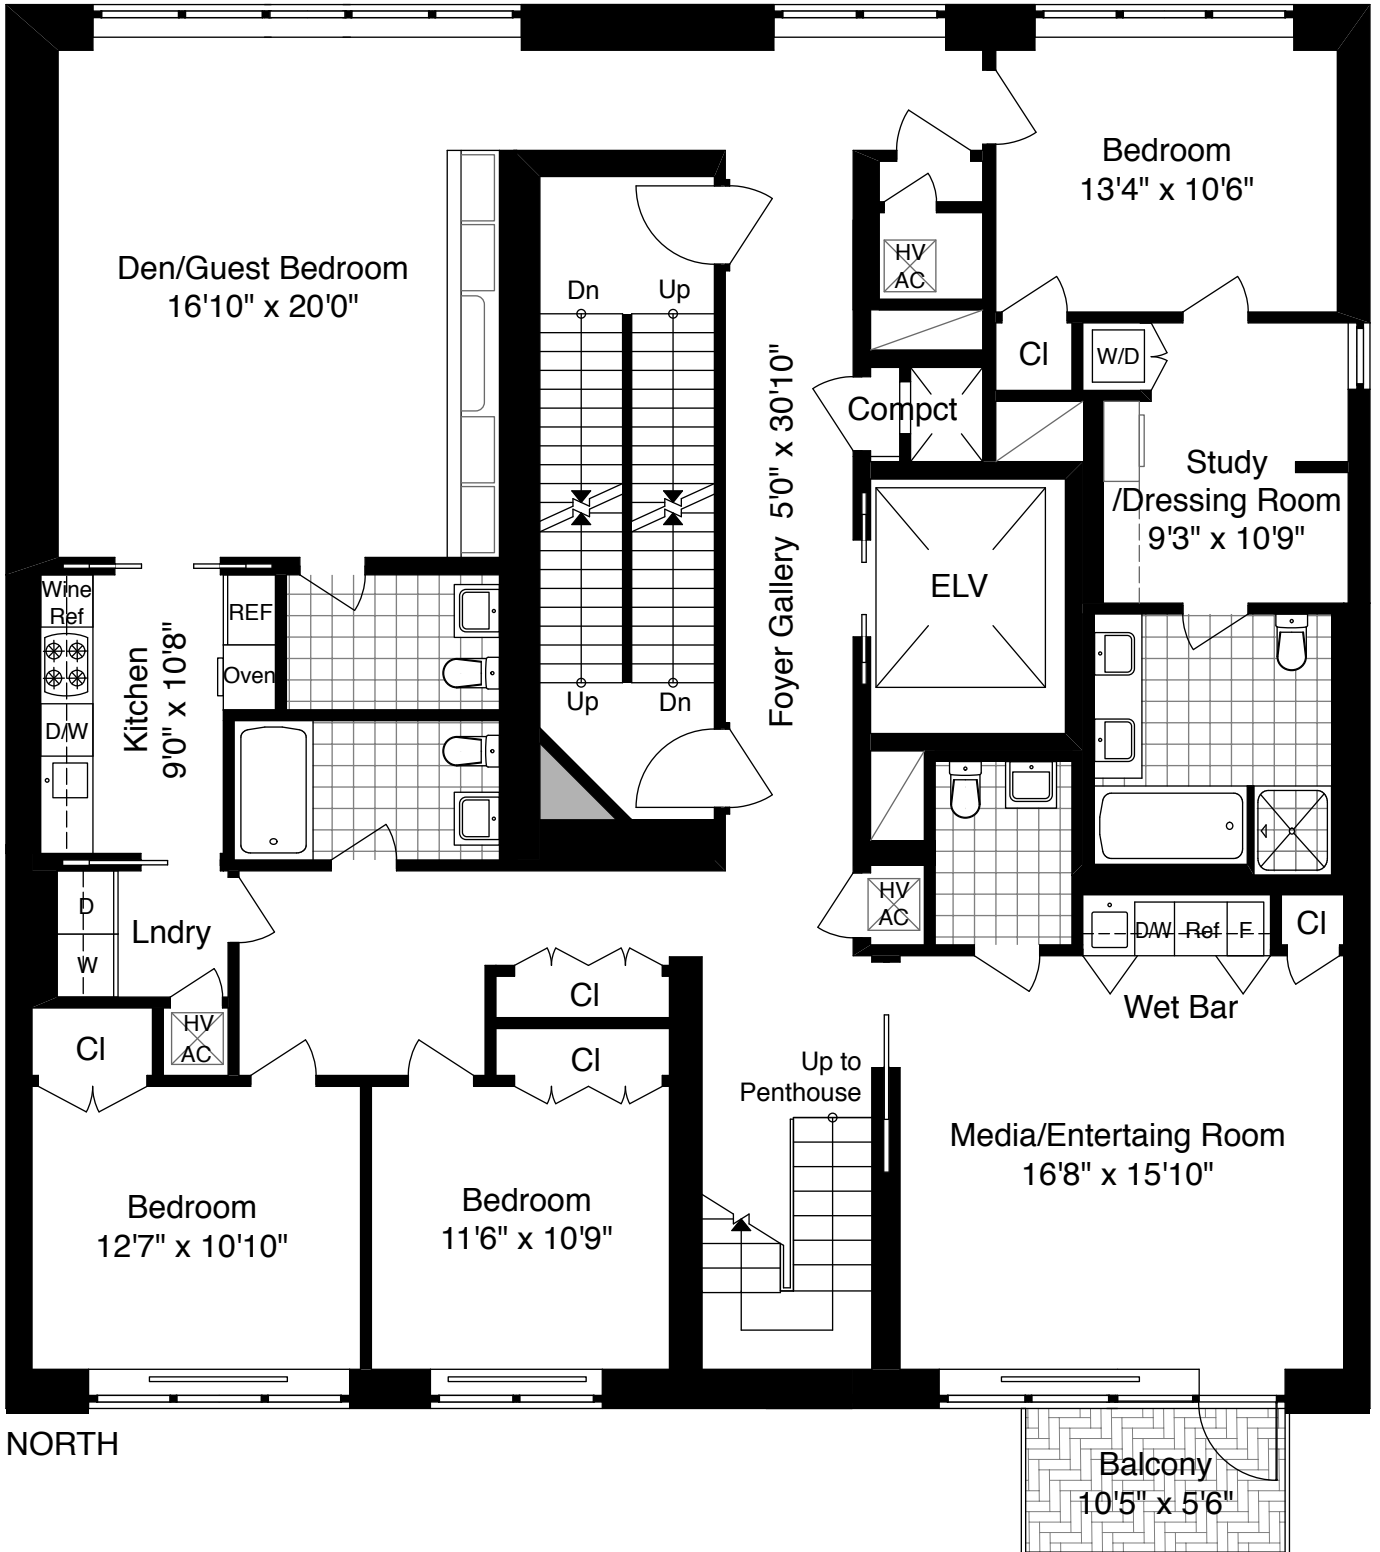

48 Bond Street, Apartment Penthouse

< 10th Floor > BOND STREET

< Penthouse > BOND STREET

< Roof Terrace > BOND STREET

48 Bond Street, Apartment Penthouse
/ 10th Floor

BOND STREET

EAST

WEST

NORTH

48 Bond Street, Apartment Penthouse
/ Roof Terrace

BOND STREET

EAST

Roof Terrace
18'10" x 52'0"

Sun Room
13'3" x 15'6"

D/W REF

Dn

WEST

NORTH