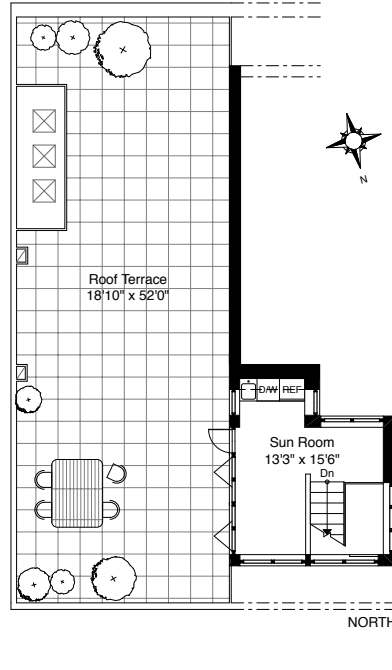

48 Bond Street, Apartment Penthouse

< 10th Floor > BOND STREET

< Penthouse > BOND STREET

< Roof Terrace > BOND STREET

48 Bond Street, Apartment Penthouse
/ 10th Floor

BOND STREET

EAST

WEST

NORTH

48 Bond Street, Apartment Penthouse
/ Roof Terrace

BOND STREET

EAST

Roof Terrace
18'10" x 52'0"

Sun Room
13'3" x 15'6"

D/W REF

Dn

WEST

NORTH