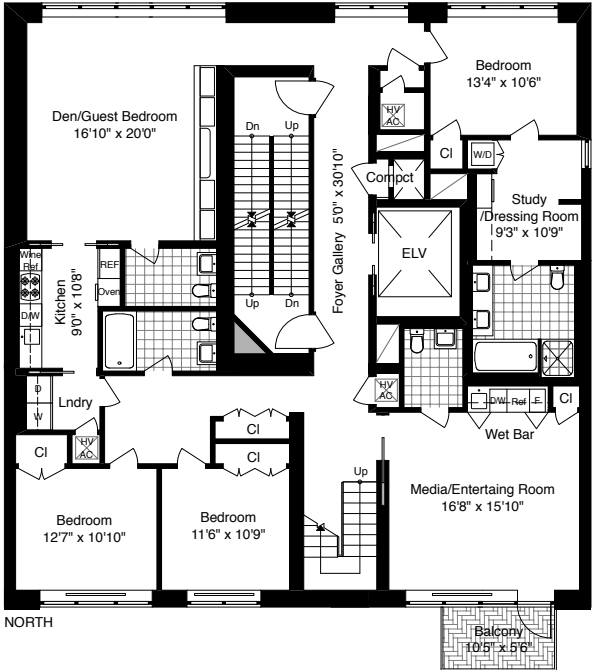

48 Bond Street, Apartment Penthouse

< 10th Floor > BOND STREET

< Penthouse > BOND STREET

< Roof Terrace > BOND STREET

48 Bond Street, Apartment Penthouse
/ 10th Floor

BOND STREET

EAST

WEST

NORTH

48 Bond Street, Apartment Penthouse
/ Roof Terrace

BOND STREET

EAST

Roof Terrace
18'10" x 52'0"

Sun Room
13'3" x 15'6"

D/W REF

Dn

WEST

NORTH