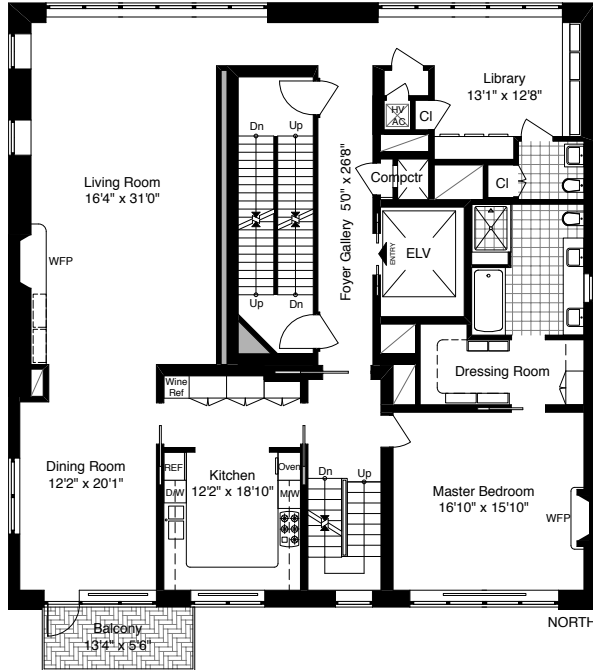

48 Bond Street, Apartment Penthouse

< 10th Floor > BOND STREET

< Penthouse > BOND STREET

< Roof Terrace > BOND STREET

48 Bond Street, Apartment Penthouse
/ 10th Floor

BOND STREET

EAST

WEST

NORTH

48 Bond Street, Apartment Penthouse
/ Roof Terrace

BOND STREET

EAST

Roof Terrace
18'10" x 52'0"

Sun Room
13'3" x 15'6"

D/W REF

Dn

WEST

NORTH