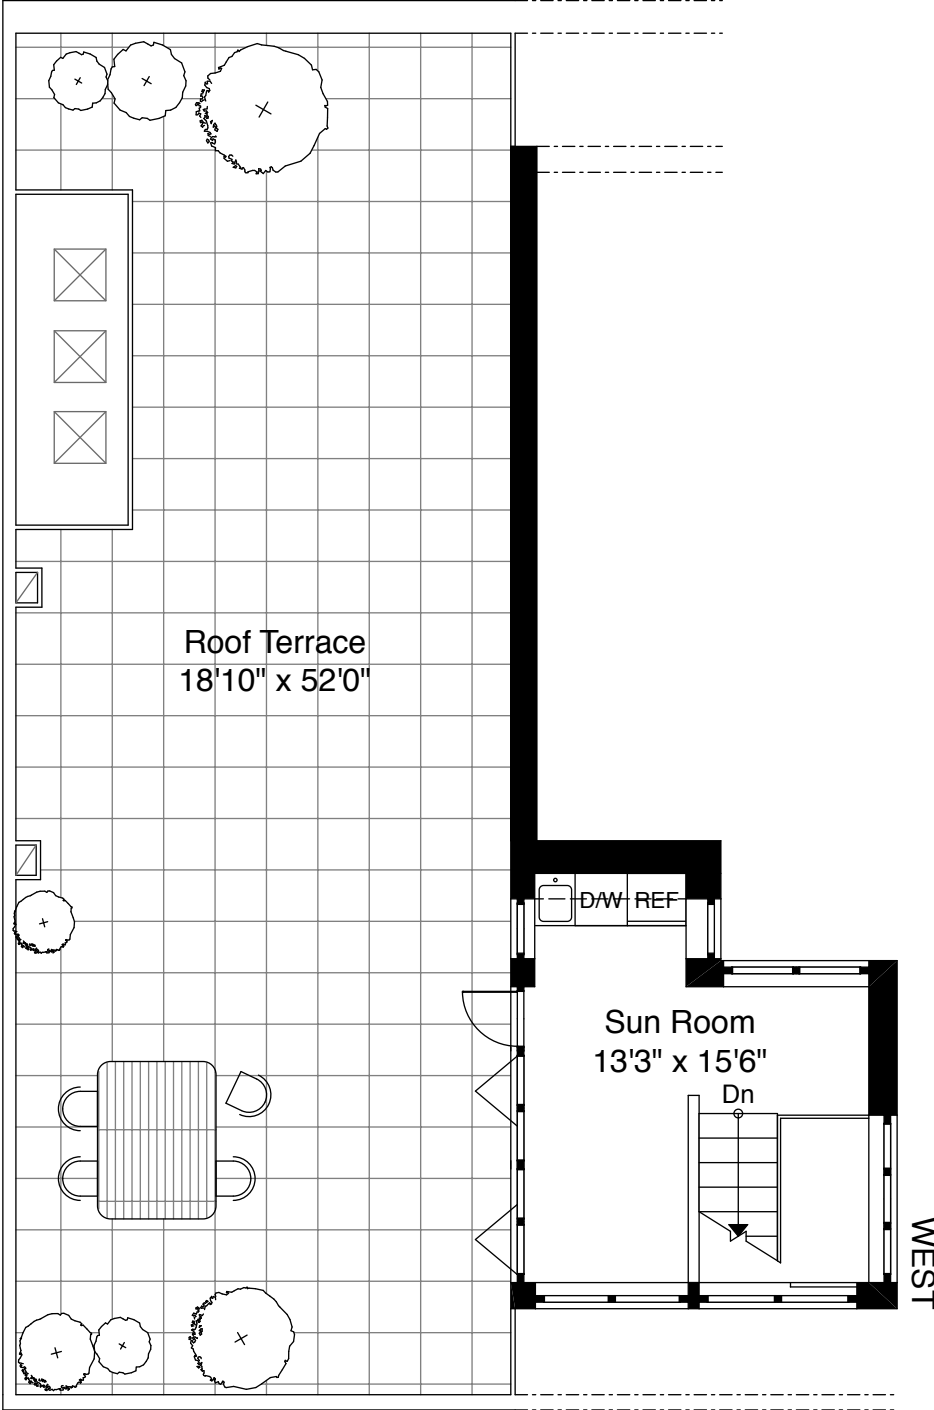

48 Bond Street, Apartment Penthouse

< 10th Floor > BOND STREET

< Penthouse > BOND STREET

< Roof Terrace > BOND STREET

48 Bond Street, Apartment Penthouse
/ 10th Floor

BOND STREET

EAST

WEST

NORTH

48 Bond Street, Apartment Penthouse
/ Roof Terrace

BOND STREET

EAST

Roof Terrace
18'10" x 52'0"

Sun Room
13'3" x 15'6"

D/W REF

Dn

WEST

NORTH